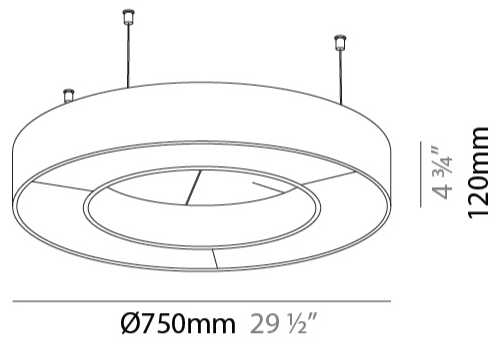

GENERAL

Series: Glorious Acoustic
Brand: Prolicht
Division: Architectural
Mounting Type: Suspension
Mounting Location: Ceiling
Subcategory: Acoustic

PHYSICAL

Shape: Round
Diameter (mm): 750
Diameter (in): 29 1/2
Width (mm): 120
Width (in): 4 3/4
Light Distribution: Direct
Diffuser: PMMA - Opal / Micro-Prism
Fixture Finish: SSR / BKV / CWI / CRY / HAB / UFT / ITA / RUA / FTG / MYG / LOD / PUS / FRO / FUP / KIA / POP / BLS / SPG / MEY / GOH / GUM / CHC / COM / ABZ / JAG / OBR / MOS / ROR
Accent Finish: ANC / ASH / BNA / BTC / BZE / CEL / EGG / EVG / FOG / FOS / FST / FUA / IRI / IRO / KHA / LIC / LIM / MER / MSN / MUS / ONX / PEA / PLU / POL / PPY / RAY / ROY / RST / STE / SWD / TAN / TAU
Fixture Material: Aluminum
Cable Details: 2 000mm / 78 3/4" or 6 000mm / 236 1/4" Transparent Cable

ELECTRICAL

Lamp Type: LED (Zhaga Standard)
Input Wattage (W): 45.1
Total Output Wattage (W): 40
Dimming: Tri-Mode (Non-Dimming and Phase Dimming (120Vac only) and 0-10V Dimming)
Driver Included: Yes
Driver Location: Integrated
Driver Type: Constant Current - Universal
Driver Class: Class 2
Input Voltage (V): 120 - 277

LED

Color Temperature (°K): 2700 / 3000 / 3500 / 4000
Max. Delivered Lumen (lm): Max 4867
Nominal Lumen (lm): Max 6637
CRI: >90 CRI
Lamp Life (hrs): 50000

OPTICAL

RATINGS AND CERTIFICATIONS

Certified By: CSA Certified to UL and CSA Standards
IP rating: IP20