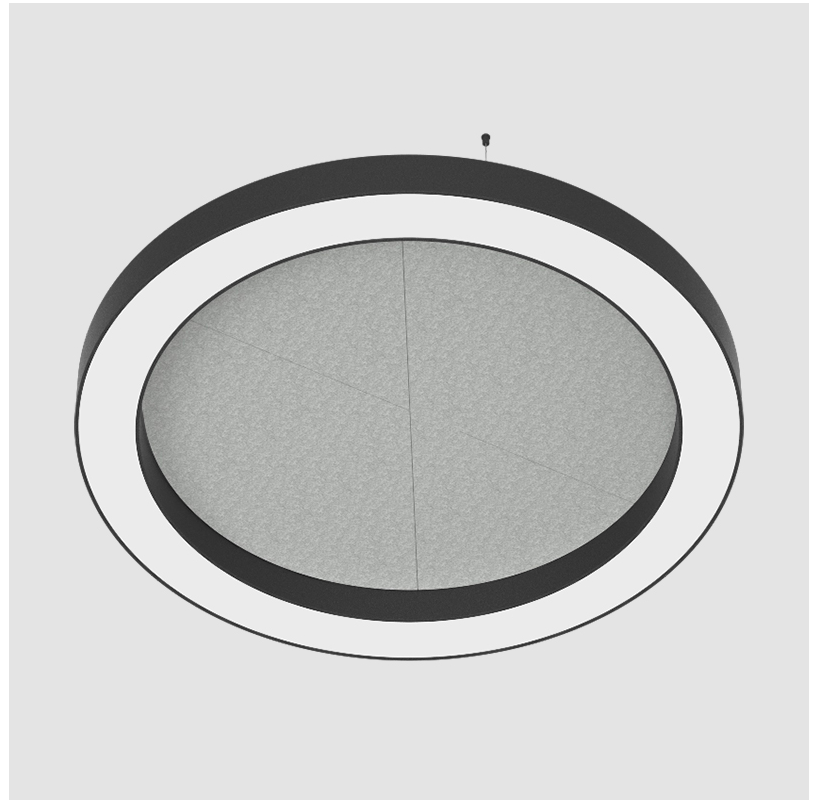

GENERAL

Series: Glorious Acoustic
Brand: Prolicht
Division: Architectural
Mounting Type: Suspension
Mounting Location: Ceiling
Subcategory: Acoustic

PHYSICAL

Shape: Round
Diameter (mm): 1550
Diameter (in): 61
Width (mm): 120
Width (in): 4 ¾
Light Distribution: Direct
Diffuser: PMMA - Opal / Micro-Prism
Fixture Finish: SSR / BKV / CWI / CRY / HAB / UFT / ITA / RUA / FTG / MYG / LOD / PUS / FRO / FUP / KIA / POP / BLS / SPG / MEY / GOH / GUM / CHC / COM / ABZ / JAG / OBR / MOS / ROR
Accent Finish: ANC / ASH / BNA / BTC / BZE / CEL / EGG / EVG / FOG / FOS / FST / FUA / IRI / IRO / KHA / LIC / LIM / MER / MSN / MUS / ONX / PEA / PLU / POL / PPY / RAY / ROY / RST / STE / SWD / TAN / TAU
Fixture Material: Aluminum
Cable Details: 2 000mm / 78 3/4" or 6 000mm / 236 1/4" Transparent Cable

ELECTRICAL

Lamp Type: LED (Zhaga Standard)
Input Wattage (W): 73.4
Total Output Wattage (W): 66.3
Dimming: Non-Dimmable
Driver Included: Yes
Driver Location: Integrated
Driver Type: Constant Current - Universal
Driver Class: Class 2
Input Voltage (V): 120 - 277

LED

Color Temperature (°K): 2700 / 3000 / 3500 / 4000
Max. Delivered Lumen (lm): 6224 / 6442 / 7564 / 6549
Nominal Lumen (lm): 9575 / 9910 / 11636 / 10075
CRI: >90 CRI
Lamp Life (hrs): 50000

OPTICAL

RATINGS AND CERTIFICATIONS

Certified By: CSA Certified to UL and CSA Standards
IP rating: IP20