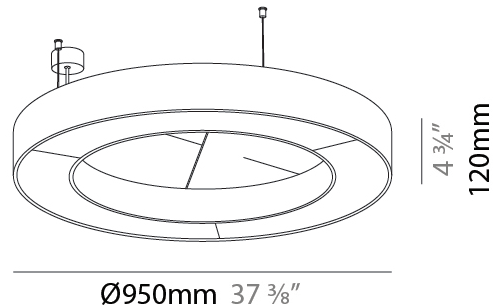

GENERAL

Series: Glorious Acoustic
Brand: Prolicht
Division: Architectural
Mounting Type: Suspension
Mounting Location: Ceiling
Subcategory: Acoustic

PHYSICAL

Shape: Round
Diameter (mm): 950
Diameter (in): 37 ³/₈
Width (mm): 120
Width (in): 4 ³/₄
Light Distribution: Direct
Diffuser: PMMA - Opal / Micro-Prism
Fixture Finish: SSR / BKV / CWI / CRY / HAB / UFT / ITA / RUA / FTG / MYG / LOD / PUS / FRO / FUP / KIA / POP / BLS / SPG / MEY / GOH / GUM / CHC / COM / ABZ / JAG / OBR / MOS / ROR
Accent Finish: ANC / ASH / BNA / BTC / BZE / CEL / EGG / EVG / FOG / FOS / FST / FUA / IRI / IRO / KHA / LIC / LIM / MER / MSN / MUS / ONX / PEA / PLU / POL / PPY / RAY / ROY / RST / STE / SWD / TAN / TAU
Fixture Material: Aluminum
Cable Details: 2 000mm / 78 3/4" or 6 000mm / 236 1/4" Transparent Cable

ELECTRICAL

Lamp Type: LED (Zhaga Standard)
Input Wattage (W): 64
Total Output Wattage (W): 58.2
Dimming: Tri-Mode (Non-Dimming and Phase Dimming (120Vac only) and 0-10V Dimming)
Driver Included: Yes
Driver Location: Integrated
Driver Type: Constant Current - Universal
Driver Class: Class 2
Input Voltage (V): 120 - 277

LED

Color Temperature (°K): 2700 / 3000 / 3500 / 4000
Max. Delivered Lumen (lm): Max 7331
Nominal Lumen (lm): Max 9535
CRI: >90 CRI
Lamp Life (hrs): 50000

OPTICAL

RATINGS AND CERTIFICATIONS

Certified By: CSA Certified to UL and CSA Standards
IP rating: IP20