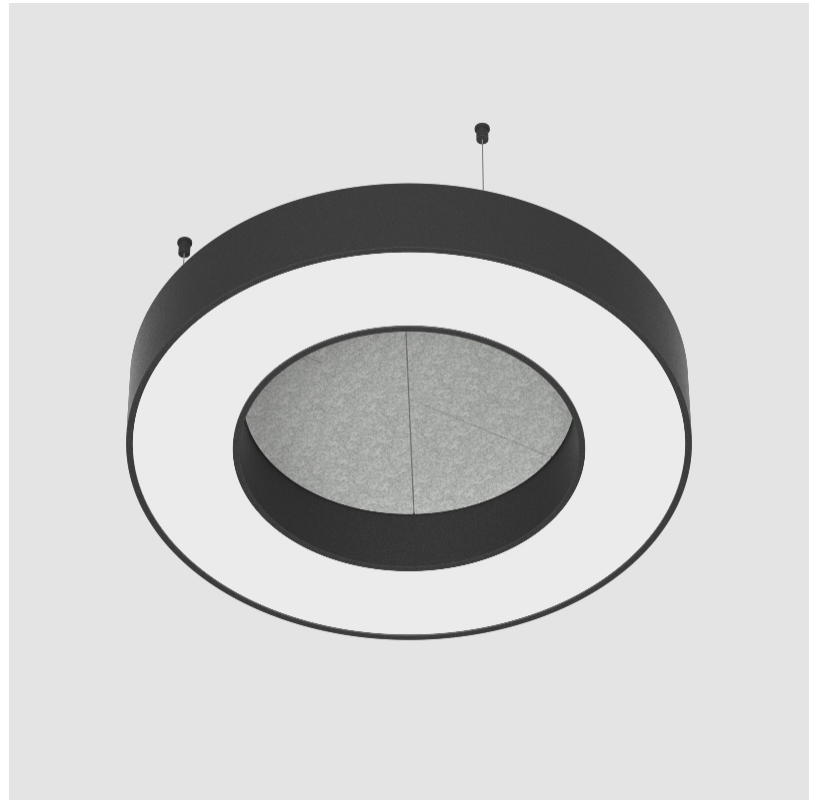

GENERAL

Series: Glorious Acoustic
Partner: Prolicht
Division: Architectural
Installation: Suspension
Product Type: Acoustic
Mounting Location: Ceiling
Light Distribution: Direct / Indirect

PHYSICAL

Shape: Round
Diameter (mm): 750
Diameter (in): 29 1/2"
Width (mm): 120
Width (in): 4 3/4"
Diffuser: [PMMA - Opal / Micro-Prism](#)
Fixture Finish: [SSR / BKV / CWI / CRY / HAB / UFT / ITA / RUA / FTG / MYG / LOD / PUS / FRO / FUP / KIA / POP / BLS / SPG / MEY / GOH / CHC / COM / ABZ / JAG / OBR / MOS / ROR](#)
Acoustic Finish: [SFW / CYW / SEE / SYN / MTS / PMB / TTN / CYB / STO / DPE / BES / SHB / ARE / ANE / VRD / CRF](#)
Fixture Material: Aluminum
Primary Material: Acoustic
Cable Details: 2000mm / 78 3/4" or 6000mm / 236 1/4" Transparent Cable

ELECTRICAL

Lamp Type: LED (Zhaga Standard)
Input Wattage (W): 45.1
Total Output Wattage (W): 40
Dimming: [Tri-Mode (Non-Dimming and Phase Dimming (120Vac only) and 0-10V Dimming)](#)
Driver Included: Yes
Driver Location: Integrated
Driver Type: Constant Current - Universal
Driver Class: Class 2
Input Voltage (V): 120 - 277

LED

[Color Temperature (°K): 2700 / 3000 / 3500 / 4000](#)
Max. Delivered Lumen (lm): Max 4867
Nominal Lumen (lm): Max 6637
CRI: >90 CRI
Lamp Life (hrs): 50000

OPTICAL

RATINGS AND CERTIFICATIONS

Certified By: CSA Certified to UL and CSA Standards
IP rating: IP20