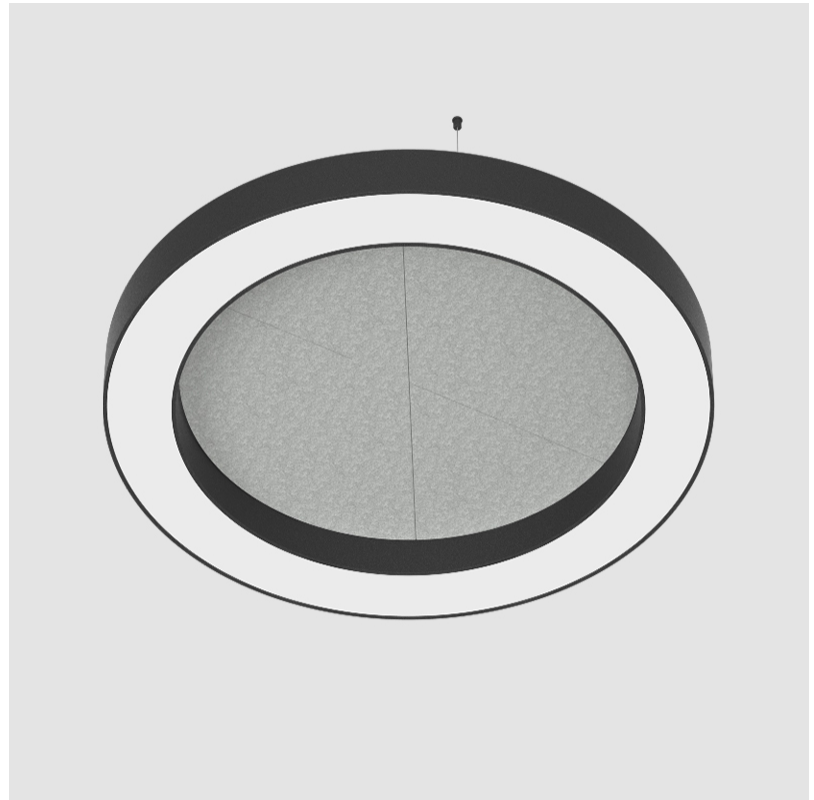

GENERAL

Series: Glorious Acoustic
Brand: Prolicht
Division: Architectural
Mounting Type: Suspension
Mounting Location: Ceiling
Subcategory: Acoustic

PHYSICAL

Shape: Round
Diameter (mm): 1250
Diameter (in): 49 3/16
Width (mm): 120
Width (in): 4 3/4
Light Distribution: Direct
Diffuser: PMMA - Opal / Micro-Prism
Fixture Finish: SSR / BKV / CWI / CRY / HAB / UFT / ITA / RUA / FTG / MYG / LOD / PUS / FRO / FUP / KIA / POP / BLS / SPG / MEY / GOH / GUM / CHC / COM / ABZ / JAG / OBR / MOS / ROR
Accent Finish: ANC / ASH / BNA / BTC / BZE / CEL / EGG / EVG / FOG / FOS / FST / FUA / IRI / IRO / KHA / LIC / LIM / MER / MSN / MUS / ONX / PEA / PLU / POL / PPY / RAY / ROY / RST / STE / SWD / TAN / TAU
Fixture Material: Aluminum
Cable Details: 2 000mm / 78 3/4" or 6 000mm / 236 1/4" Transparent Cable

ELECTRICAL

Lamp Type: LED (Zhaga Standard)
Input Wattage (W): 90
Total Output Wattage (W): 81.8
Dimming: Non-Dimmable
Driver Included: Yes
Driver Location: Integrated
Driver Type: Constant Current - Universal
Driver Class: Class 2
Input Voltage (V): 120 - 277

LED

Color Temperature (°K): 2700 / 3000 / 3500 / 4000
Max. Delivered Lumen (lm): Max 10240
Nominal Lumen (lm): Max 13319
CRI: >90 CRI
Lamp Life (hrs): 50000

OPTICAL

RATINGS AND CERTIFICATIONS

Certified By: CSA Certified to UL and CSA Standards
IP rating: IP20