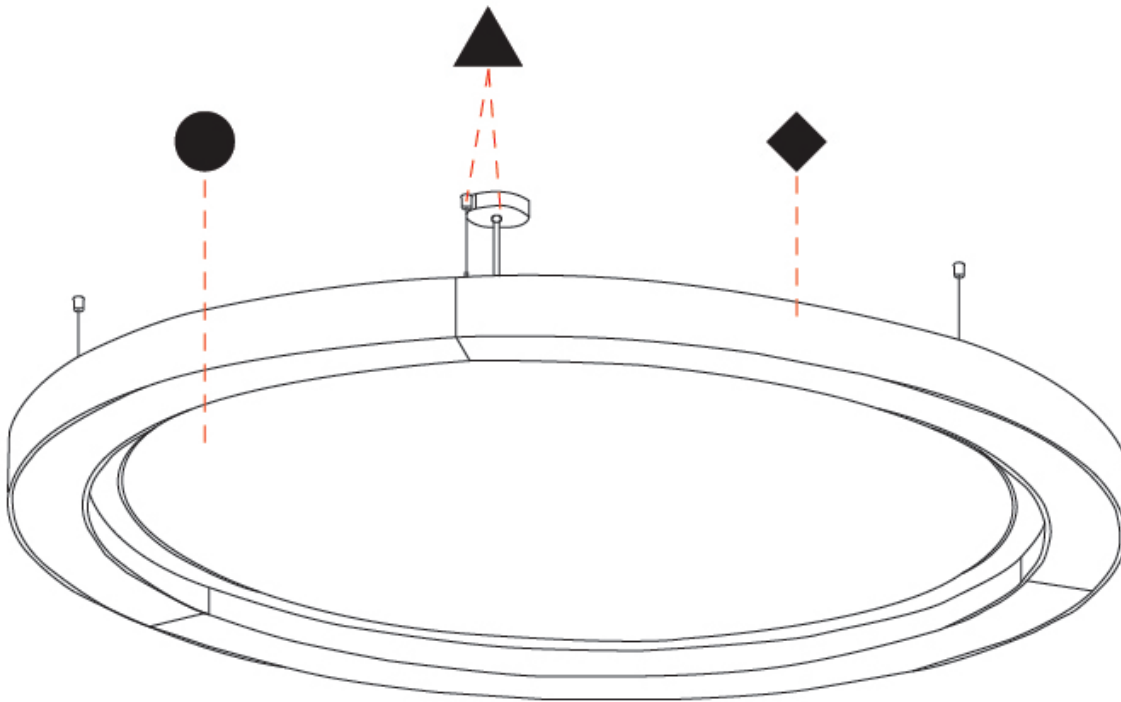

GLORIOUS ACOUSTIC SUSPENSION

A300379-

PROJECT	_____
TYPE	_____
SPECIFIER	_____
QUANTITY	_____
DATE	_____

A