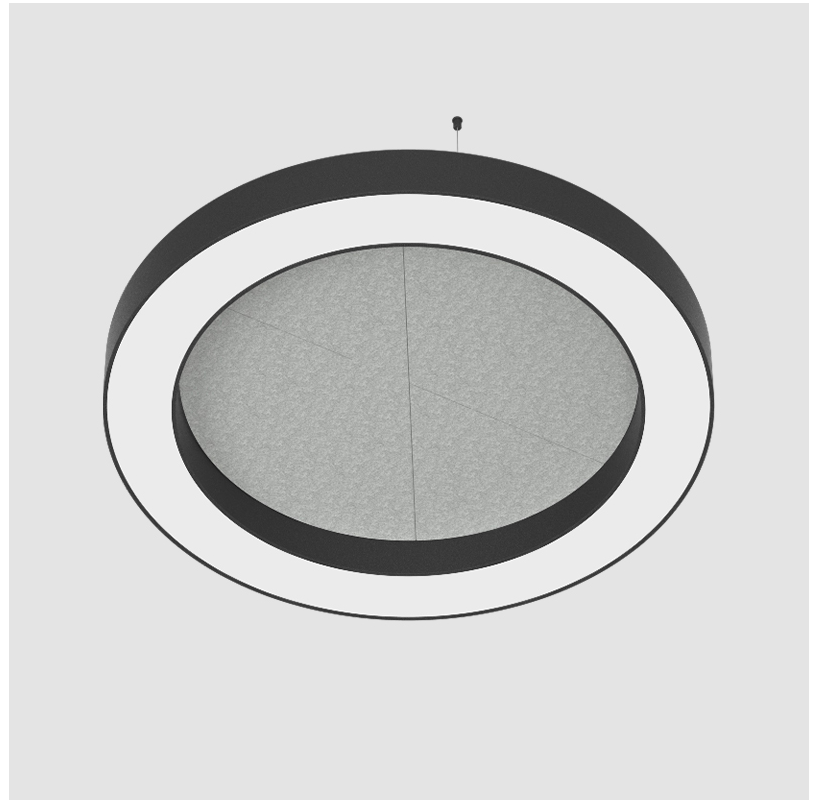

GENERAL

Series: Glorious Acoustic
Brand: Prolicht
Division: Architectural
Mounting Type: Suspension
Mounting Location: Ceiling
Subcategory: Acoustic

PHYSICAL

Shape: Round
Diameter (mm): 1250
Diameter (in): 49 ³/₁₆
Width (mm): 120
Width (in): 4 ³/₄
Light Distribution: Direct
Diffuser: [PMMA - Opal / Micro-Prism](#)
Fixture Finish: [SSR / BKV / CWI / CRY / HAB / UFT / ITA / RUA / FTG / MYG / LOD / PUS / FRO / FUP / KIA / POP / BLS / SPG / MEY / GOH / GUM / CHC / COM / ABZ / JAG / OBR / MOS / ROR](#)
Accent Finish: [ANC / ASH / BNA / BTC / BZE / CEL / EGG / EVG / FOG / FOS / FST / FUA / IRI / IRO / KHA / LIC / LIM / MER / MSN / MUS / ONX / PEA / PLU / POL / PPY / RAY / ROY / RST / STE / SWD / TAN / TAU](#)
Fixture Material: Aluminum
Cable Details: [2 000mm / 78 3/4" or 6 000mm / 236 1/4" Transparent Cable](#)

ELECTRICAL

Lamp Type: LED (Zhaga Standard)
Input Wattage (W): 58.7
Total Output Wattage (W): 53.7
Dimming: [Non-Dimmable](#)
Driver Included: Yes
Driver Location: Integrated
Driver Type: Constant Current - Universal
Driver Class: Class 2
Input Voltage (V): 120 - 277

LED

Color Temperature (°K): [2700 / 3000 / 3500 / 4000](#)
Max. Delivered Lumen (lm): 4979 / 5153 / 6051 / 5239
Nominal Lumen (lm): 7660 / 7928 / 9309 / 8060
CRI: >90 CRI
Lamp Life (hrs): 50000

OPTICAL

RATINGS AND CERTIFICATIONS

Certified By: CSA Certified to UL and CSA Standards
IP rating: IP20