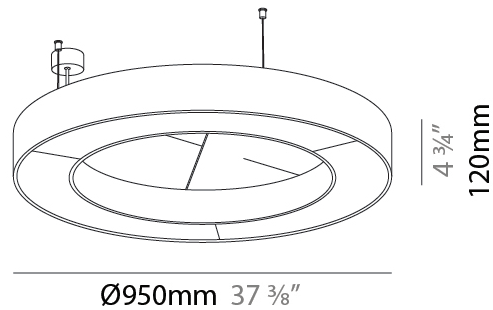

GENERAL

Series: Glorious Acoustic
Brand: Prolicht
Division: Architectural
Mounting Type: Suspension
Mounting Location: Ceiling
Subcategory: Acoustic

PHYSICAL

Shape: Round
Diameter (mm): 950
Diameter (in): 37 ³/₈"
Width (mm): 120
Width (in): 4 ³/₄"
Light Distribution: Direct
Diffuser: PMMA - Opal / Micro-Prism
Fixture Finish: SSR / BKV / CWI / CRY / HAB / UFT / ITA / RUA / FTG / MYG / LOD / PUS / FRO / FUP / KIA / POP / BLS / SPG / MEY / GOH / GUM / CHC / COM / ABZ / JAG / OBR / MOS / ROR
Accent Finish: ANC / ASH / BNA / BTC / BZE / CEL / EGG / EVG / FOG / FOS / FST / FUA / IRI / IRO / KHA / LIC / LIM / MER / MSN / MUS / ONX / PEA / PLU / POL / PPY / RAY / ROY / RST / STE / SWD / TAN / TAU
Fixture Material: Aluminum
Cable Details: 2 000mm / 78 3/4" or 6 000mm / 236 1/4" Transparent Cable

ELECTRICAL

Lamp Type: LED (Zhaga Standard)
Input Wattage (W): 44
Total Output Wattage (W): 40
Dimming: Tri-Mode (Non-Dimming and Phase Dimming (120Vac only) and 0-10V Dimming)
Driver Included: Yes
Driver Location: Integrated
Driver Type: Constant Current - Universal
Driver Class: Class 2
Input Voltage (V): 120 - 277

LED

Color Temperature (°K): 2700 / 3000 / 3500 / 4000
Max. Delivered Lumen (lm): 4947 / 5153 / 6051 / 5239
Nominal Lumen (lm): 5475 / 5946 / 6982 / 6045
CRI: >90 CRI
Lamp Life (hrs): 50000

OPTICAL

RATINGS AND CERTIFICATIONS

Certified By: CSA Certified to UL and CSA Standards
IP rating: IP20