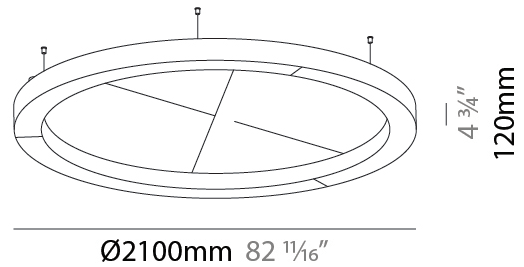

GENERAL

Series: Glorious Acoustic
Brand: Prolicht
Division: Architectural
Mounting Type: Suspension
Mounting Location: Ceiling
Subcategory: Acoustic

PHYSICAL

Shape: Round
Diameter (mm): 2100
Diameter (in): 82 11/16
Width (mm): 120
Width (in): 4 3/4
Light Distribution: Direct
Diffuser: PMMA - Opal / Micro-Prism
Fixture Finish: SSR / BKV / CWI / CRY / HAB / UFT / ITA / RUA / FTG / MYG / LOD / PUS / FRO / FUP / KIA / POP / BLS / SPG / MEY / GOH / GUM / CHC / COM / ABZ / JAG / OBR / MOS / ROR
Accent Finish: ANC / ASH / BNA / BTC / BZE / CEL / EGG / EVG / FOG / FOS / FST / FUA / IRI / IRO / KHA / LIC / LIM / MER / MSN / MUS / ONX / PEA / PLU / POL / PPY / RAY / ROY / RST / STE / SWD / TAN / TAU
Fixture Material: Aluminum
Cable Details: 2 000mm / 78 3/4" or 6 000mm / 236 1/4" Transparent Cable

ELECTRICAL

Lamp Type: LED (Zhaga Standard)
Input Wattage (W): 102.8
Total Output Wattage (W): 94.6
Dimming: Non-Dimmable
Driver Included: Yes
Driver Location: Integrated
Driver Type: Constant Current - Universal
Driver Class: Class 2
Input Voltage (V): 120 - 277

LED

Color Temperature (°K): 2700 / 3000 / 3500 / 4000
Max. Delivered Lumen (lm): 9554 / 9888 / 11611 / 10053
Nominal Lumen (lm): 13405 / 13874 / 16291 / 14105
CRI: >90 CRI
Lamp Life (hrs): 50000

OPTICAL

RATINGS AND CERTIFICATIONS

Certified By: CSA Certified to UL and CSA Standards
IP rating: IP20