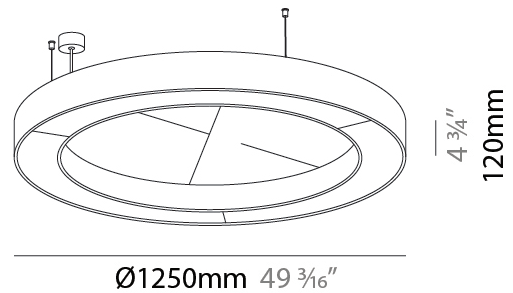

GENERAL

Series: Glorious Acoustic
Partner: Prolicht
Division: Architectural
Installation: Suspension
Product Type: Acoustic
Mounting Location: Ceiling
Light Distribution: Direct / Indirect

PHYSICAL

Shape: Round
Diameter (mm): 1250
Diameter (in): 49 ³/₁₆
Width (mm): 120
Width (in): 4 ³/₄
Diffuser: PMMA - Opal / Micro-Prism
Fixture Finish: SSR / BKV / CWI / CRY / HAB / UFT / ITA / RUA / FTG / MYG / LOD / PUS / FRO / FUP / KIA / POP / BLS / SPG / MEY / GOH / CHC / COM / ABZ / JAG / OBR / MOS / ROR
Acoustic Finish: SFW / CYW / SEE / SYN / MTS / PMB / TTN / CYB / STO / DPE / BES / SHB / ARE / ANE / VRD / CRF
Fixture Material: Aluminum
Primary Material: Acoustic
Cable Details: 2000mm / 78 3/4" or 6000mm / 236 1/4" Transparent Cable

ELECTRICAL

Lamp Type: LED (Zhaga Standard)
Input Wattage (W): 90
Total Output Wattage (W): 81.8
Dimming: Non-Dimmable
Driver Included: Yes
Driver Location: Integrated
Driver Type: Constant Current - Universal
Driver Class: Class 2
Input Voltage (V): 120 - 277

LED

Color Temperature (°K): 2700 / 3000 / 3500 / 4000
Max. Delivered Lumen (lm): Max 10240
Nominal Lumen (lm): Max 13319
CRI: >90 CRI
Lamp Life (hrs): 50000

OPTICAL

RATINGS AND CERTIFICATIONS

Certified By: CSA Certified to UL and CSA Standards
IP rating: IP20