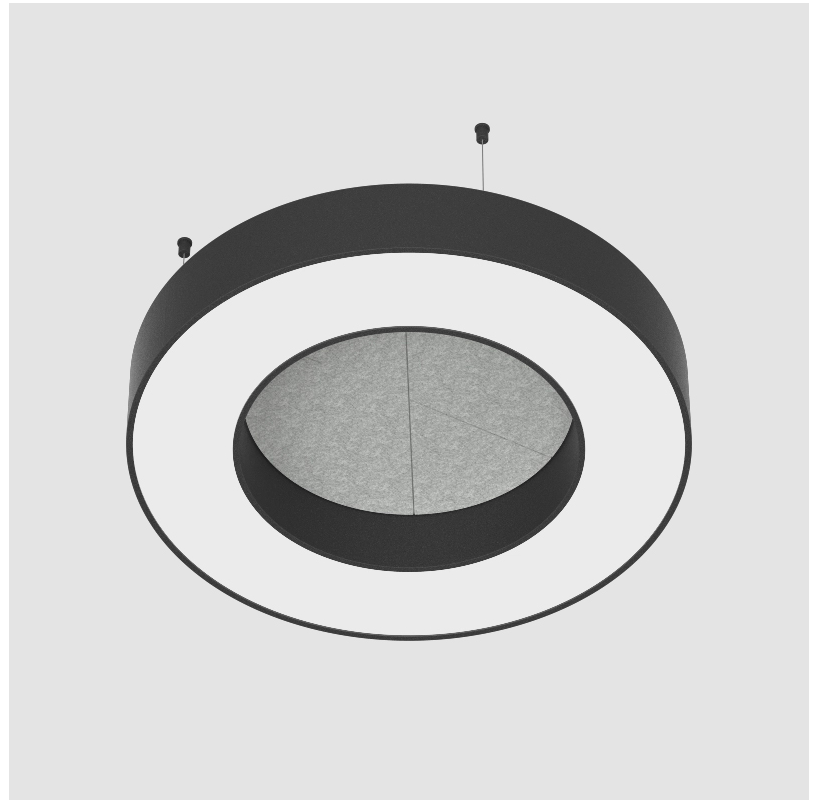

GENERAL

Series: Glorious Acoustic
Brand: Prolicht
Division: Architectural
Mounting Type: Suspension
Mounting Location: Ceiling
Subcategory: Acoustic

PHYSICAL

Shape: Round
Diameter (mm): 750
Diameter (in): 29 1/2
Width (mm): 120
Width (in): 4 3/4
Light Distribution: Direct
Diffuser: PMMA - Opal / Micro-Prism
Fixture Finish: SSR / BKV / CWI / CRY / HAB / UFT / ITA / RUA / FTG / MYG / LOD / PUS / FRO / FUP / KIA / POP / BLS / SPG / MEY / GOH / GUM / CHC / COM / ABZ / JAG / OBR / MOS / ROR
Accent Finish: ANC / ASH / BNA / BTC / BZE / CEL / EGG / EVG / FOG / FOS / FST / FUA / IRI / IRO / KHA / LIC / LIM / MER / MSN / MUS / ONX / PEA / PLU / POL / PPY / RAY / ROY / RST / STE / SWD / TAN / TAU
Fixture Material: Aluminum
Cable Details: 2 000mm / 78 3/4" or 6 000mm / 236 1/4" Transparent Cable

ELECTRICAL

Lamp Type: LED (Zhaga Standard)
Input Wattage (W): 45.1
Total Output Wattage (W): 40
Dimming: Tri-Mode (Non-Dimming and Phase Dimming (120Vac only) and 0-10V Dimming)
Driver Included: Yes
Driver Location: Integrated
Driver Type: Constant Current - Universal
Driver Class: Class 2
Input Voltage (V): 120 - 277

LED

Color Temperature (°K): 2700 / 3000 / 3500 / 4000
Max. Delivered Lumen (lm): Max 4867
Nominal Lumen (lm): Max 6637
CRI: >90 CRI
Lamp Life (hrs): 50000

OPTICAL

RATINGS AND CERTIFICATIONS

Certified By: CSA Certified to UL and CSA Standards
IP rating: IP20