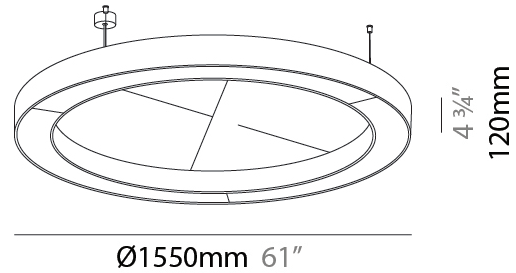

GENERAL

Series: Glorious Acoustic
Partner: Prolicht
Division: Architectural
Installation: Suspension
Product Type: Acoustic
Mounting Location: Ceiling
Light Distribution: Direct

PHYSICAL

Shape: Round
Diameter (mm): 1550
Diameter (in): 61
Width (mm): 120
Width (in): 4 3/4
Diffuser: [PMMA - Opal / Micro-Prism](#)
Fixture Finish: [SSR / BKV / CWI / CRY / HAB / UFT / ITA / RUA / FTG / MYG / LOD / PUS / FRO / FUP / KIA / POP / BLS / SPG / MEY / GOH / CHC / COM / ABZ / JAG / OBR / MOS / ROR](#)
Acoustic Finish: [SFW / CYW / SEE / SYN / MTS / PMB / TTN / CYB / STO / DPE / BES / SHB / ARE / ANE / VRD / CRF](#)
Fixture Material: Aluminum
Primary Material: Acoustic
Cable Details: [2000mm / 78 3/4" or 6000mm / 236 1/4" Transparent Cable](#)

ELECTRICAL

Lamp Type: LED (Zhaga Standard)
Input Wattage (W): 73.4
Total Output Wattage (W): 66.3
Dimming: [Non-Dimmable](#)
Driver Included: Yes
Driver Location: Integrated
Driver Type: Constant Current - Universal
Driver Class: Class 2
Input Voltage (V): 120 - 277

LED

Color Temperature (°K): [2700 / 3000 / 3500 / 4000](#)
Max. Delivered Lumen (lm): [6224 / 6442 / 7564 / 6549](#)
Nominal Lumen (lm): [9575 / 9910 / 11636 / 10075](#)
CRI: >90 CRI
Lamp Life (hrs): 50000

OPTICAL

RATINGS AND CERTIFICATIONS

Certified By: CSA Certified to UL and CSA Standards
IP rating: IP20