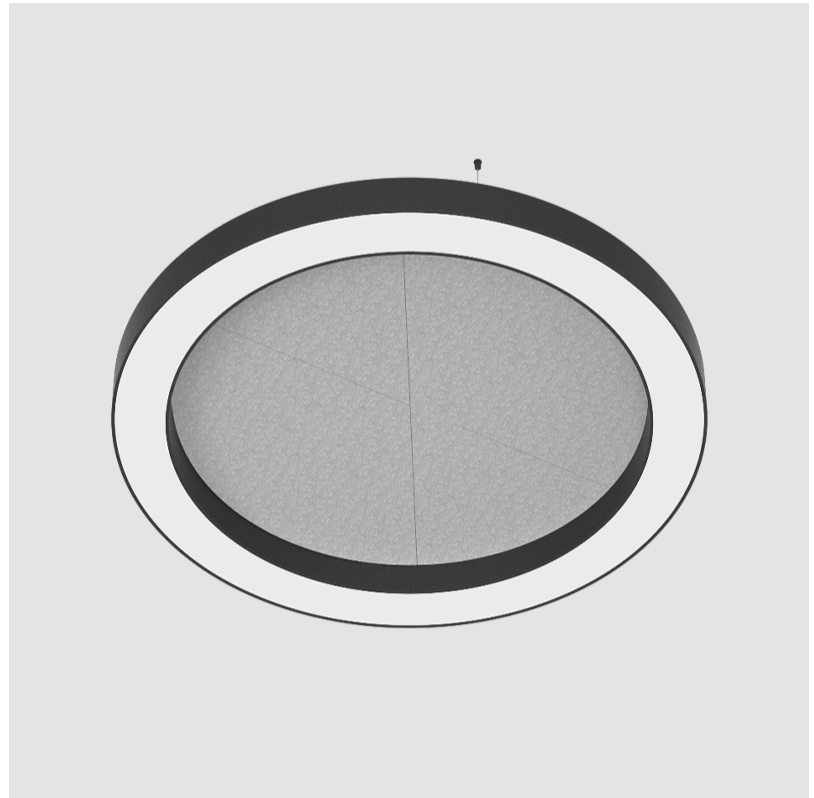

GENERAL

Series: Glorious Acoustic
Brand: Prolicht
Division: Architectural
Mounting Type: Suspension
Mounting Location: Ceiling
Subcategory: Acoustic

PHYSICAL

Shape: Round
Diameter (mm): 950
Diameter (in): 37 ³/₈
Width (mm): 120
Width (in): 4 ³/₄
Light Distribution: Direct
Diffuser: PMMA - Opal / Micro-Prism
Fixture Finish: SSR / BKV / CWI / CRY / HAB / UFT / ITA / RUA / FTG / MYG / LOD / PUS / FRO / FUP / KIA / POP / BLS / SPG / MEY / GOH / GUM / CHC / COM / ABZ / JAG / OBR / MOS / ROR
Accent Finish: ANC / ASH / BNA / BTC / BZE / CEL / EGG / EVG / FOG / FOS / FST / FUA / IRI / IRO / KHA / LIC / LIM / MER / MSN / MUS / ONX / PEA / PLU / POL / PPY / RAY / ROY / RST / STE / SWD / TAN / TAU
Fixture Material: Aluminum
Cable Details: 2 000mm / 78 3/4" or 6 000mm / 236 1/4" Transparent Cable

ELECTRICAL

Lamp Type: LED (Zhaga Standard)
Input Wattage (W): 64
Total Output Wattage (W): 58.2
Dimming: Tri-Mode (Non-Dimming and Phase Dimming (120Vac only) and 0-10V Dimming)
Driver Included: Yes
Driver Location: Integrated
Driver Type: Constant Current - Universal
Driver Class: Class 2
Input Voltage (V): 120 - 277

LED

Color Temperature (°K): 2700 / 3000 / 3500 / 4000
Max. Delivered Lumen (lm): Max 7331
Nominal Lumen (lm): Max 9535
CRI: >90 CRI
Lamp Life (hrs): 50000

OPTICAL

RATINGS AND CERTIFICATIONS

Certified By: CSA Certified to UL and CSA Standards
IP rating: IP20