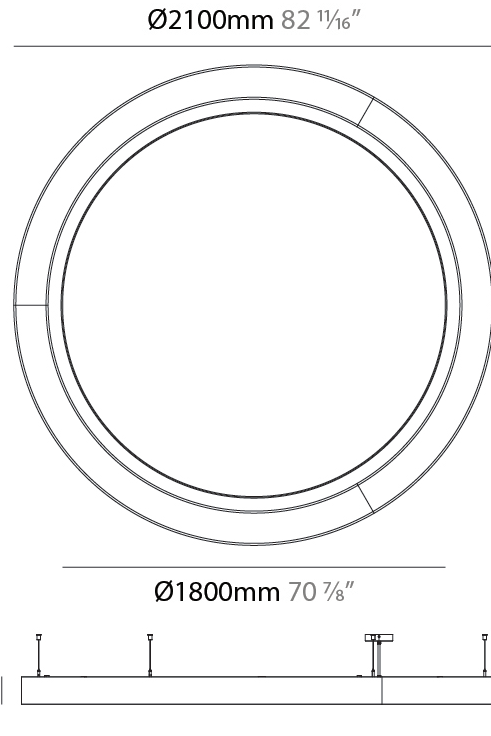

GENERAL

Series: Glorious Acoustic
Brand: Prolicht
Division: Architectural
Mounting Type: Suspension
Mounting Location: Ceiling
Subcategory: Acoustic

PHYSICAL

Shape: Round
Length (mm): 2100
Length (in): 82 11/16
Width (mm): 120
Width (in): 4 3/4
Light Distribution: Direct
Diffuser: PMMA - Opal / Micro-Prism
Fixture Finish: SSR / BKV / CWI / CRY / HAB / UFT / ITA / RUA / FTG / MYG / LOD / PUS / FRO / FUP / KIA / POP / BLS / SPG / MEY / GOH / GUM / CHC / COM / ABZ / JAG / OBR / MOS / ROR
Holder Finish: ANC / ASH / BNA / BTC / BZE / CEL / EGG / EVG / FOG / FOS / FST / FUA / IRI / IRO / KHA / LIC / LIM / MER / MSN / MUS / ONX / PEA / PLU / POL / PPY / RAY / ROY / RST / STE / SWD / TAN / TAU
Fixture Material: Aluminum
Cable Details: 2 000mm / 78 3/4" or 6 000mm / 236 1/4" Transparent Cable

ELECTRICAL

Lamp Type: LED (Zhaga Standard)
Input Wattage (W): 105
Total Output Wattage (W): 84 / 67.2 (3500K)
Dimming: Phase Dimming / 0-10V Dimming / Matter Dimming
Driver Included: Yes
Driver Location: Integrated
Driver Type: Constant Current - Universal
Driver Class: Class 2
Input Voltage (V): 120 - 277
Constant Current (MA): 350 / 700 (3500K)

LED

Color Temperature (°K): 2700 / 3000 / 3500 / 4000
Nominal Lumen (lm): Max 10,240
CRI: >90 CRI
Lamp Life (hrs): 50000

OPTICAL

RATINGS AND CERTIFICATIONS

Certified By: CSA Certified to UL and CSA Standards
IP rating: IP20