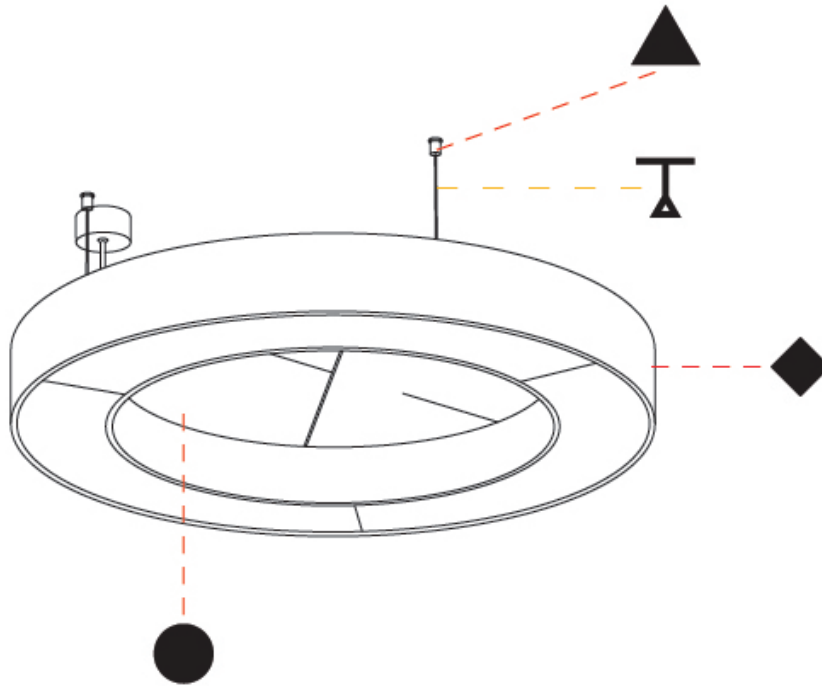

GLORIOUS ACOUSTIC SUSPENSION

A300719-

PROJECT

TYPE

SPECIFIER

QUANTITY

DATE

A