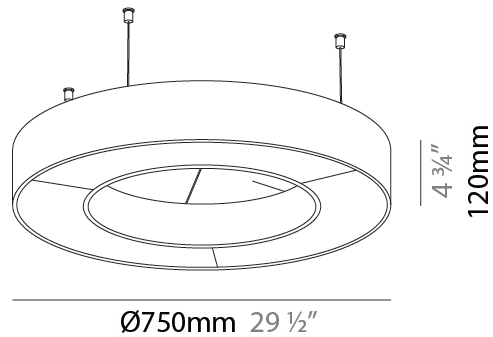

GENERAL

Series: Glorious Acoustic
Brand: Prolicht
Division: Architectural
Mounting Type: Suspension
Mounting Location: Ceiling
Subcategory: Acoustic

PHYSICAL

Shape: Round
Diameter (mm): 750
Diameter (in): 29 1/2
Width (mm): 120
Width (in): 4 3/4
Light Distribution: Direct
Diffuser: PMMA - Opal / Micro-Prism
Fixture Finish: SSR / BKV / CWI / CRY / HAB / UFT / ITA / RUA / FTG / MYG / LOD / PUS / FRO / FUP / KIA / POP / BLS / SPG / MEY / GOH / GUM / CHC / COM / ABZ / JAG / OBR / MOS / ROR
Accent Finish: ANC / ASH / BNA / BTC / BZE / CEL / EGG / EVG / FOG / FOS / FST / FUA / IRI / IRO / KHA / LIC / LIM / MER / MSN / MUS / ONX / PEA / PLU / POL / PPY / RAY / ROY / RST / STE / SWD / TAN / TAU
Fixture Material: Aluminum
Cable Details: 2 000mm / 78 3/4" or 6 000mm / 236 1/4" Transparent Cable

ELECTRICAL

Lamp Type: LED (Zhaga Standard)
Input Wattage (W): 29.4
Total Output Wattage (W): 26.3
Dimming: Tri-Mode (Non-Dimming and Phase Dimming (120Vac only) and 0-10V Dimming)
Driver Included: Yes
Driver Location: Integrated
Driver Type: Constant Current - Universal
Driver Class: Class 2
Input Voltage (V): 120 - 277

LED

Color Temperature (°K): 2700 / 3000 / 3500 / 4000
Max. Delivered Lumen (lm): 2489 / 2577 / 3025 / 2620
Nominal Lumen (lm): 3830 / 3964 / 4655 / 4030
CRI: >90 CRI
Lamp Life (hrs): 50000

OPTICAL

RATINGS AND CERTIFICATIONS

Certified By: CSA Certified to UL and CSA Standards
IP rating: IP20