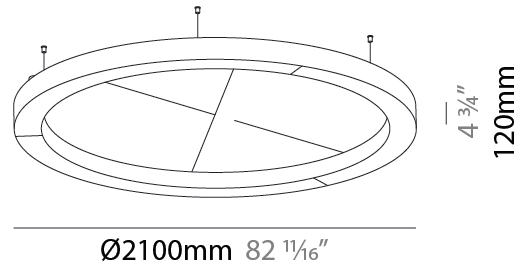

GENERAL

Series: Glorious Acoustic
Brand: Prolicht
Division: Architectural
Mounting Type: Suspension
Mounting Location: Ceiling
Subcategory: Acoustic

PHYSICAL

Shape: Round
Diameter (mm): 2100
Diameter (in): 82 1¹/₁₆
Width (mm): 120
Width (in): 4 3³/₄
Light Distribution: Direct
Diffuser: PMMA - Opal / Micro-Prism
Fixture Finish: SSR / BKV / CWI / CRY / HAB / UFT / ITA / RUA / FTG / MYG / LOD / PUS / FRO / FUP / KIA / POP / BLS / SPG / MEY / GOH / GUM / CHC / COM / ABZ / JAG / OBR / MOS / ROR
Accent Finish: ANC / ASH / BNA / BTC / BZE / CEL / EGG / EVG / FOG / FOS / FST / FUA / IRI / IRO / KHA / LIC / LIM / MER / MSN / MUS / ONX / PEA / PLU / POL / PPY / RAY / ROY / RST / STE / SWD / TAN / TAU
Fixture Material: Aluminum
Cable Details: 2 000mm / 78 3/4" or 6 000mm / 236 1/4" Transparent Cable

ELECTRICAL

Lamp Type: LED (Zhaga Standard)
Input Wattage (W): 162
Total Output Wattage (W): 147.3
Dimming: Non-Dimmable
Driver Included: Yes
Driver Location: Integrated
Driver Type: Constant Current - Universal
Driver Class: Class 2
Input Voltage (V): 120 - 277

LED

Color Temperature (°K): 2700 / 3000 / 3500 / 4000
Max. Delivered Lumen (lm): Max 18647
Nominal Lumen (lm): Max 23951
CRI: >90 CRI
Lamp Life (hrs): 50000

OPTICAL

RATINGS AND CERTIFICATIONS

Certified By: CSA Certified to UL and CSA Standards
IP rating: IP20