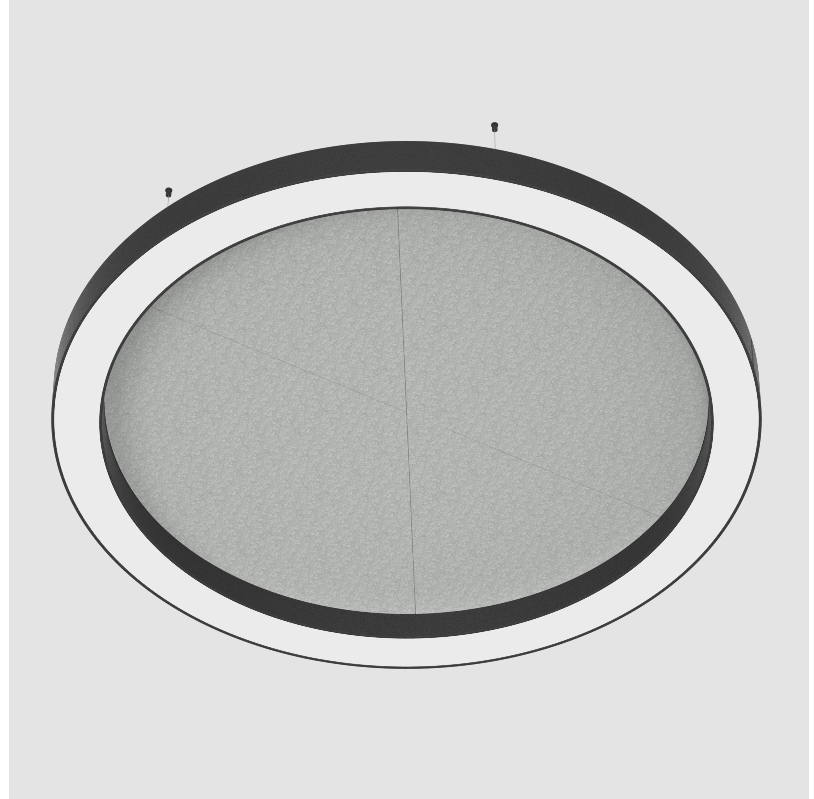

GENERAL

Series: Glorious Acoustic
Brand: Prolicht
Division: Architectural
Mounting Type: Suspension
Mounting Location: Ceiling
Subcategory: Acoustic

PHYSICAL

Shape: Round
Diameter (mm): 2100
Diameter (in): 82 11/16
Width (mm): 120
Width (in): 4 3/4
Light Distribution: Direct
Diffuser: PMMA - Opal / Micro-Prism
Fixture Finish: SSR / BKV / CWI / CRY / HAB / UFT / ITA / RUA / FTG / MYG / LOD / PUS / FRO / FUP / KIA / POP / BLS / SPG / MEY / GOH / GUM / CHC / COM / ABZ / JAG / OBR / MOS / ROR
Accent Finish: ANC / ASH / BNA / BTC / BZE / CEL / EGG / EVG / FOG / FOS / FST / FUA / IRI / IRO / KHA / LIC / LIM / MER / MSN / MUS / ONX / PEA / PLU / POL / PPY / RAY / ROY / RST / STE / SWD / TAN / TAU
Fixture Material: Aluminum
Cable Details: 2 000mm / 78 3/4" or 6 000mm / 236 1/4" Transparent Cable

ELECTRICAL

Lamp Type: LED (Zhaga Standard)
Input Wattage (W): 102.8
Total Output Wattage (W): 94.6
Dimming: Non-Dimmable
Driver Included: Yes
Driver Location: Integrated
Driver Type: Constant Current - Universal
Driver Class: Class 2
Input Voltage (V): 120 - 277

LED

Color Temperature (°K): 2700 / 3000 / 3500 / 4000
Max. Delivered Lumen (lm): 9554 / 9888 / 11611 / 10053
Nominal Lumen (lm): 13405 / 13874 / 16291 / 14105
CRI: >90 CRI
Lamp Life (hrs): 50000

OPTICAL

RATINGS AND CERTIFICATIONS

Certified By: CSA Certified to UL and CSA Standards
IP rating: IP20