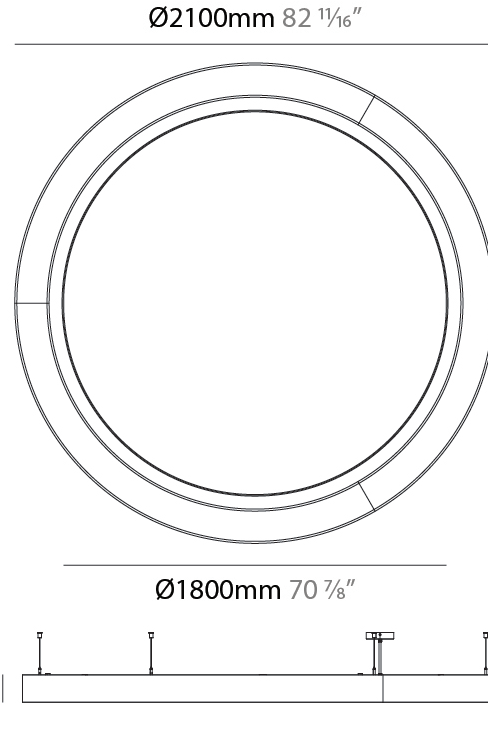

GENERAL

Series: Glorious Acoustic
Partner: Prolicht
Division: Architectural
Installation: Suspension
Product Type: Acoustic
Mounting Location: Ceiling
Light Distribution: Direct

PHYSICAL

Shape: Round
Length (mm): 2100
Length (in): 82 ¹¹/₁₆"
Width (mm): 120
Width (in): 4 ³/₄"
Diffuser: [PMMA - Opal / Micro-Prism](#)
Fixture Finish: [SSR / BKV / CWI / CRY / HAB / UFT / ITA / RUA / FTG / MYG / LOD / PUS / FRO / FUP / KIA / POP / BLS / SPG / MEY / GOH / CHC / COM / ABZ / JAG / OBR / MOS / ROR](#)
Acoustic Finish: [SFW / CYW / SEE / SYN / MTS / PMB / TTN / CYB / STO / DPE / BES / SHB / ARE / ANE / VRD / CRF](#)
Fixture Material: Aluminum
Primary Material: Acoustic
Cable Details: 2000mm / 78 3/4" or 6000mm / 236 1/4" Transparent Cable

ELECTRICAL

Lamp Type: LED (Zhaga Standard)
Input Wattage (W): 105
Total Output Wattage (W): 84 / 67.2 (3500K)
Dimming: [Phase Dimming / 0-10V Dimming / Matter Dimming](#)
Driver Included: Yes
Driver Location: Integrated
Driver Type: Constant Current - Universal
Driver Class: Class 2
Input Voltage (V): 120 - 277
Constant Current (MA): 350 / 700 (3500K)

LED

[Color Temperature (°K): 2700 / 3000 / 3500 / 4000](#)
Nominal Lumen (lm): Max 10,240
CRI: >90 CRI
Lamp Life (hrs): 50000

OPTICAL

RATINGS AND CERTIFICATIONS

Certified By: CSA Certified to UL and CSA Standards
IP rating: IP20