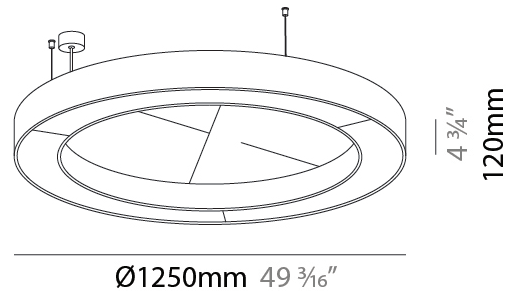

GENERAL

Series: Glorious Acoustic
Brand: Prolicht
Division: Architectural
Mounting Type: Suspension
Mounting Location: Ceiling
Subcategory: Acoustic

PHYSICAL

Shape: Round
Diameter (mm): 1250
Diameter (in): 49 ³/₁₆
Width (mm): 120
Width (in): 4 ³/₄
Light Distribution: Direct
Diffuser: [PMMA - Opal / Micro-Prism](#)
Fixture Finish: [SSR / BKV / CWI / CRY / HAB / UFT / ITA / RUA / FTG / MYG / LOD / PUS / FRO / FUP / KIA / POP / BLS / SPG / MEY / GOH / GUM / CHC / COM / ABZ / JAG / OBR / MOS / ROR](#)
Accent Finish: [ANC / ASH / BNA / BTC / BZE / CEL / EGG / EVG / FOG / FOS / FST / FUA / IRI / IRO / KHA / LIC / LIM / MER / MSN / MUS / ONX / PEA / PLU / POL / PPY / RAY / ROY / RST / STE / SWD / TAN / TAU](#)
Fixture Material: Aluminum
Cable Details: [2 000mm / 78 3/4" or 6 000mm / 236 1/4" Transparent Cable](#)

ELECTRICAL

Lamp Type: LED (Zhaga Standard)
Input Wattage (W): 58.7
Total Output Wattage (W): 53.7
Dimming: [Non-Dimmable](#)
Driver Included: Yes
Driver Location: Integrated
Driver Type: Constant Current - Universal
Driver Class: Class 2
Input Voltage (V): 120 - 277

LED

Color Temperature (°K): [2700 / 3000 / 3500 / 4000](#)
Max. Delivered Lumen (lm): 4979 / 5153 / 6051 / 5239
Nominal Lumen (lm): 7660 / 7928 / 9309 / 8060
CRI: >90 CRI
Lamp Life (hrs): 50000

OPTICAL

RATINGS AND CERTIFICATIONS

Certified By: CSA Certified to UL and CSA Standards
IP rating: IP20