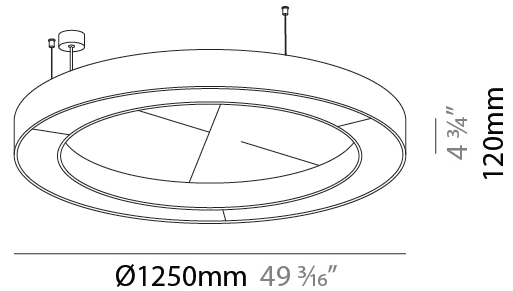

GENERAL

Series: Glorious Acoustic
Brand: Prolicht
Division: Architectural
Mounting Type: Suspension
Mounting Location: Ceiling
Subcategory: Acoustic

PHYSICAL

Shape: Round
Diameter (mm): 1250
Diameter (in): 49 3/16
Width (mm): 120
Width (in): 4 3/4
Light Distribution: Direct
Diffuser: PMMA - Opal / Micro-Prism
Fixture Finish: SSR / BKV / CWI / CRY / HAB / UFT / ITA / RUA / FTG / MYG / LOD / PUS / FRO / FUP / KIA / POP / BLS / SPG / MEY / GOH / GUM / CHC / COM / ABZ / JAG / OBR / MOS / ROR
Accent Finish: ANC / ASH / BNA / BTC / BZE / CEL / EGG / EVG / FOG / FOS / FST / FUA / IRI / IRO / KHA / LIC / LIM / MER / MSN / MUS / ONX / PEA / PLU / POL / PPY / RAY / ROY / RST / STE / SWD / TAN / TAU
Fixture Material: Aluminum
Cable Details: 2 000mm / 78 3/4" or 6 000mm / 236 1/4" Transparent Cable

ELECTRICAL

Lamp Type: LED (Zhaga Standard)
Input Wattage (W): 90
Total Output Wattage (W): 81.8
Dimming: Non-Dimmable
Driver Included: Yes
Driver Location: Integrated
Driver Type: Constant Current - Universal
Driver Class: Class 2
Input Voltage (V): 120 - 277

LED

Color Temperature (°K): 2700 / 3000 / 3500 / 4000
Max. Delivered Lumen (lm): Max 10240
Nominal Lumen (lm): Max 13319
CRI: >90 CRI
Lamp Life (hrs): 50000

OPTICAL

RATINGS AND CERTIFICATIONS

Certified By: CSA Certified to UL and CSA Standards
IP rating: IP20