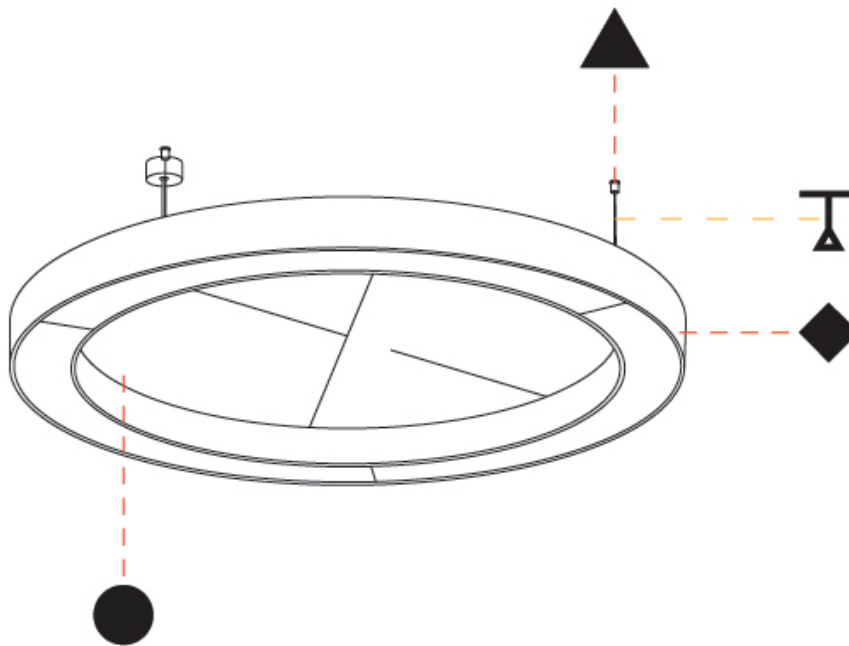

GLORIOUS ACOUSTIC SUSPENSION

A300721-

PROJECT _____

TYPE _____

SPECIFIER _____

QUANTITY _____

DATE _____

A