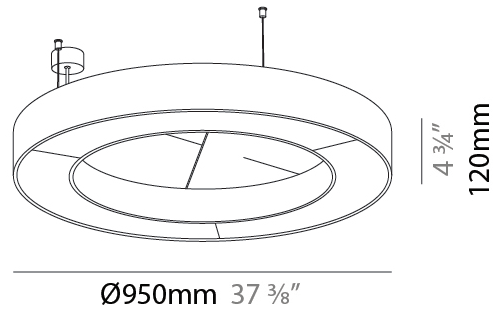

GENERAL

Series: Glorious Acoustic
Partner: Prolicht
Division: Architectural
Installation: Suspension
Product Type: Acoustic
Mounting Location: Ceiling
Light Distribution: Direct / Indirect

PHYSICAL

Shape: Round
Diameter (mm): 950
Diameter (in): 37 3/8"
Width (mm): 120
Width (in): 4 3/4"
Diffuser: PMMA - Opal / Micro-Prism
Fixture Finish: SSR / BKV / CWI / CRY / HAB / UFT / ITA / RUA / FTG / MYG / LOD / PUS / FRO / FUP / KIA / POP / BLS / SPG / MEY / GOH / CHC / COM / ABZ / JAG / OBR / MOS / ROR
Acoustic Finish: SFW / CYW / SEE / SYN / MTS / PMB / TTN / CYB / STO / DPE / BES / SHB / ARE / ANE / VRD / CRF
Fixture Material: Aluminum
Primary Material: Acoustic
Cable Details: 2000mm / 78 3/4" or 6000mm / 236 1/4" Transparent Cable

ELECTRICAL

Lamp Type: LED (Zhaga Standard)
Input Wattage (W): 64
Total Output Wattage (W): 58.2
Dimming: Tri-Mode (Non-Dimming and Phase Dimming (120Vac only) and 0-10V Dimming)
Driver Included: Yes
Driver Location: Integrated
Driver Type: Constant Current - Universal
Driver Class: Class 2
Input Voltage (V): 120 - 277

LED

Color Temperature (°K): 2700 / 3000 / 3500 / 4000
Max. Delivered Lumen (lm): Max 7331
Nominal Lumen (lm): Max 9535
CRI: >90 CRI
Lamp Life (hrs): 50000

OPTICAL

RATINGS AND CERTIFICATIONS

Certified By: CSA Certified to UL and CSA Standards
IP rating: IP20