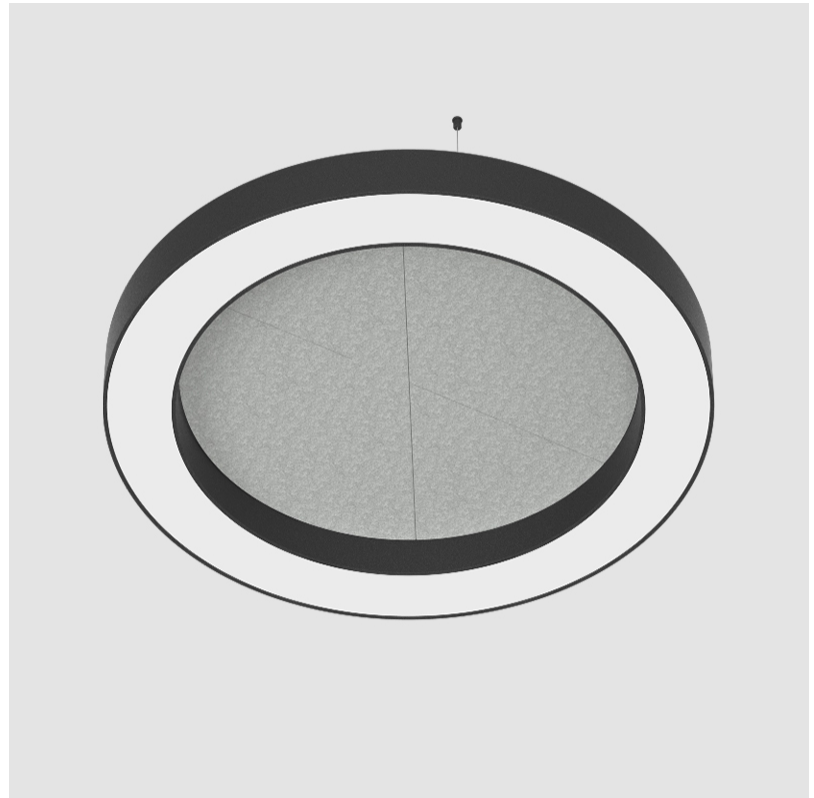

GENERAL

Series: Glorious Acoustic
Partner: Prolicht
Division: Architectural
Installation: Suspension
Product Type: Acoustic
Mounting Location: Ceiling
Light Distribution: Direct / Indirect

PHYSICAL

Shape: Round
Diameter (mm): 1250
Diameter (in): 49 ³/₁₆
Width (mm): 120
Width (in): 4 ³/₄
Diffuser: PMMA - Opal / Micro-Prism
Fixture Finish: SSR / BKV / CWI / CRY / HAB / UFT / ITA / RUA / FTG / MYG / LOD / PUS / FRO / FUP / KIA / POP / BLS / SPG / MEY / GOH / CHC / COM / ABZ / JAG / OBR / MOS / ROR
Acoustic Finish: SFW / CYW / SEE / SYN / MTS / PMB / TTN / CYB / STO / DPE / BES / SHB / ARE / ANE / VRD / CRF
Fixture Material: Aluminum
Primary Material: Acoustic
Cable Details: 2000mm / 78 3/4" or 6000mm / 236 1/4" Transparent Cable

ELECTRICAL

Lamp Type: LED (Zhaga Standard)
Input Wattage (W): 90
Total Output Wattage (W): 81.8
Dimming: Non-Dimmable
Driver Included: Yes
Driver Location: Integrated
Driver Type: Constant Current - Universal
Driver Class: Class 2
Input Voltage (V): 120 - 277

LED

Color Temperature (°K): 2700 / 3000 / 3500 / 4000
Max. Delivered Lumen (lm): Max 10240
Nominal Lumen (lm): Max 13319
CRI: >90 CRI
Lamp Life (hrs): 50000

OPTICAL

RATINGS AND CERTIFICATIONS

Certified By: CSA Certified to UL and CSA Standards
IP rating: IP20