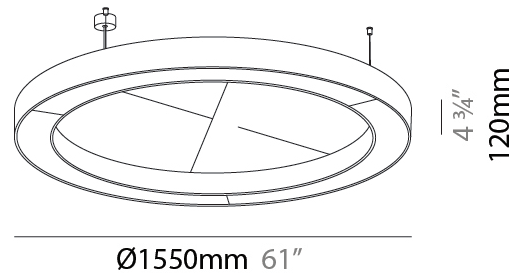

GENERAL

Series: Glorious Acoustic
Brand: Prolicht
Division: Architectural
Mounting Type: Suspension
Mounting Location: Ceiling
Subcategory: Acoustic

PHYSICAL

Shape: Round
Diameter (mm): 1550
Diameter (in): 61
Width (mm): 120
Width (in): 4 ¾
Light Distribution: Direct
Diffuser: PMMA - Opal / Micro-Prism
Fixture Finish: SSR / BKV / CWI / CRY / HAB / UFT / ITA / RUA / FTG / MYG / LOD / PUS / FRO / FUP / KIA / POP / BLS / SPG / MEY / GOH / GUM / CHC / COM / ABZ / JAG / OBR / MOS / ROR
Accent Finish: ANC / ASH / BNA / BTC / BZE / CEL / EGG / EVG / FOG / FOS / FST / FUA / IRI / IRO / KHA / LIC / LIM / MER / MSN / MUS / ONX / PEA / PLU / POL / PPY / RAY / ROY / RST / STE / SWD / TAN / TAU
Fixture Material: Aluminum
Cable Details: 2 000mm / 78 3/4" or 6 000mm / 236 1/4" Transparent Cable

ELECTRICAL

Lamp Type: LED (Zhaga Standard)
Input Wattage (W): 73.4
Total Output Wattage (W): 66.3
Dimming: Non-Dimmable
Driver Included: Yes
Driver Location: Integrated
Driver Type: Constant Current - Universal
Driver Class: Class 2
Input Voltage (V): 120 - 277

LED

Color Temperature (°K): 2700 / 3000 / 3500 / 4000
Max. Delivered Lumen (lm): 6224 / 6442 / 7564 / 6549
Nominal Lumen (lm): 9575 / 9910 / 11636 / 10075
CRI: >90 CRI
Lamp Life (hrs): 50000

OPTICAL

RATINGS AND CERTIFICATIONS

Certified By: CSA Certified to UL and CSA Standards
IP rating: IP20