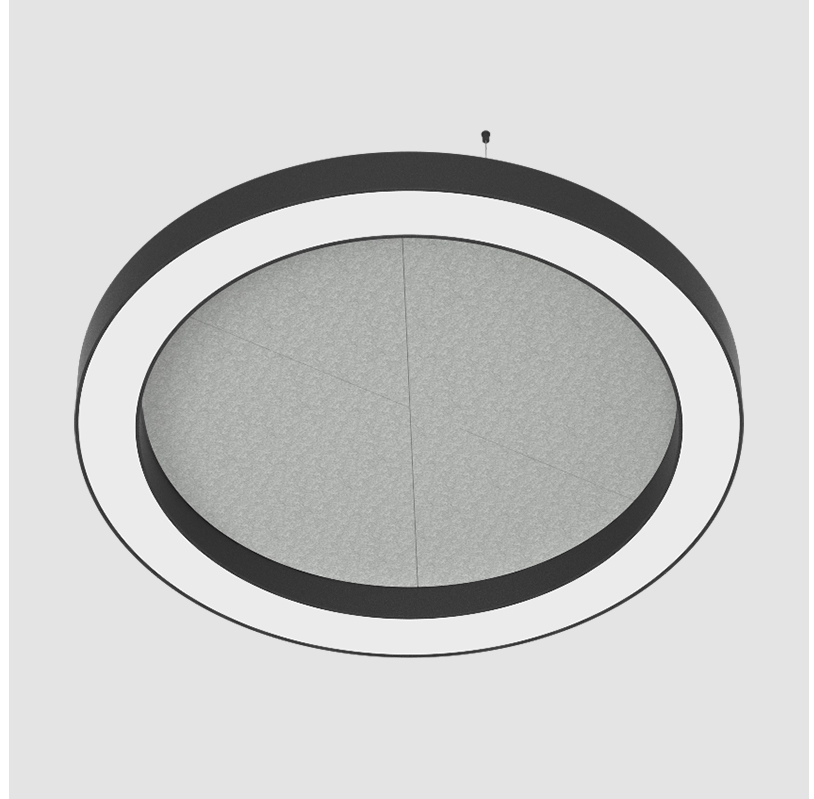

GENERAL

Series: Glorious Acoustic
Partner: Prolicht
Division: Architectural
Installation: Suspension
Product Type: Acoustic
Mounting Location: Ceiling
Light Distribution: Direct

PHYSICAL

Shape: Round
Diameter (mm): 1550
Diameter (in): 61
Width (mm): 120
Width (in): 4 3/4
Diffuser: [PMMA - Opal / Micro-Prism](#)
Fixture Finish: [SSR / BKV / CWI / CRY / HAB / UFT / ITA / RUA / FTG / MYG / LOD / PUS / FRO / FUP / KIA / POP / BLS / SPG / MEY / GOH / CHC / COM / ABZ / JAG / OBR / MOS / ROR](#)
Acoustic Finish: [SFW / CYW / SEE / SYN / MTS / PMB / TTN / CYB / STO / DPE / BES / SHB / ARE / ANE / VRD / CRF](#)
Fixture Material: Aluminum
Primary Material: Acoustic
Cable Details: [2000mm / 78 3/4" or 6000mm / 236 1/4" Transparent Cable](#)

ELECTRICAL

Lamp Type: LED (Zhaga Standard)
Input Wattage (W): 73.4
Total Output Wattage (W): 66.3
Dimming: [Non-Dimmable](#)
Driver Included: Yes
Driver Location: Integrated
Driver Type: Constant Current - Universal
Driver Class: Class 2
Input Voltage (V): 120 - 277

LED

Color Temperature (°K): [2700 / 3000 / 3500 / 4000](#)
Max. Delivered Lumen (lm): [6224 / 6442 / 7564 / 6549](#)
Nominal Lumen (lm): [9575 / 9910 / 11636 / 10075](#)
CRI: >90 CRI
Lamp Life (hrs): 50000

OPTICAL

RATINGS AND CERTIFICATIONS

Certified By: CSA Certified to UL and CSA Standards
IP rating: IP20