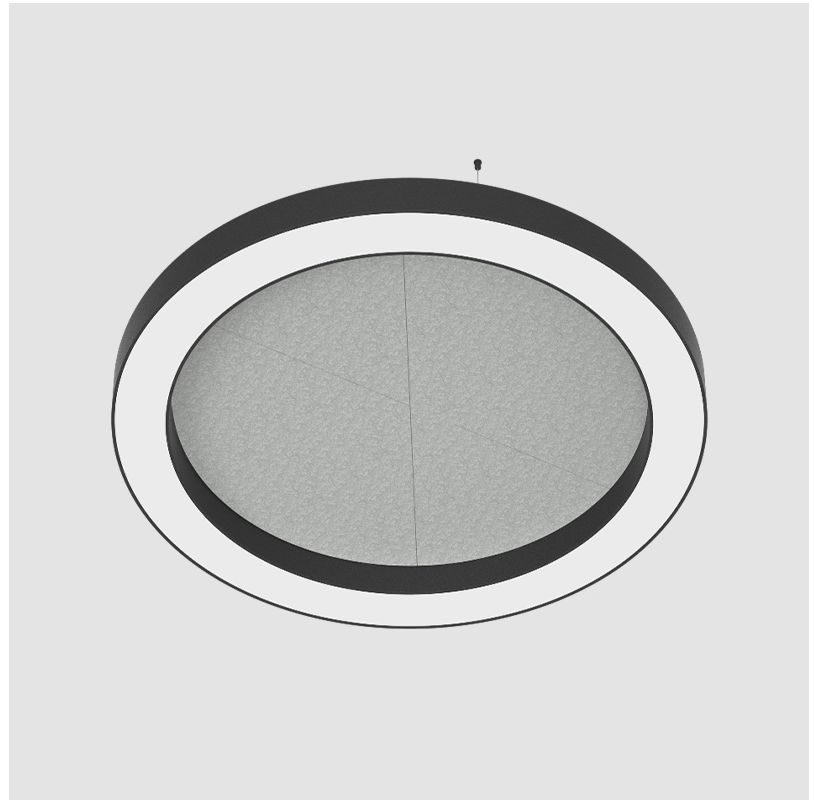

GENERAL

Series: Glorious Acoustic
Brand: Prolicht
Division: Architectural
Mounting Type: Suspension
Mounting Location: Ceiling
Subcategory: Acoustic

PHYSICAL

Shape: Round
Diameter (mm): 950
Diameter (in): 37 ³/₈"
Width (mm): 120
Width (in): 4 ³/₄"
Light Distribution: Direct
Diffuser: PMMA - Opal / Micro-Prism
Fixture Finish: SSR / BKV / CWI / CRY / HAB / UFT / ITA / RUA / FTG / MYG / LOD / PUS / FRO / FUP / KIA / POP / BLS / SPG / MEY / GOH / GUM / CHC / COM / ABZ / JAG / OBR / MOS / ROR
Accent Finish: ANC / ASH / BNA / BTC / BZE / CEL / EGG / EVG / FOG / FOS / FST / FUA / IRI / IRO / KHA / LIC / LIM / MER / MSN / MUS / ONX / PEA / PLU / POL / PPY / RAY / ROY / RST / STE / SWD / TAN / TAU
Fixture Material: Aluminum
Cable Details: 2 000mm / 78 3/4" or 6 000mm / 236 1/4" Transparent Cable

ELECTRICAL

Lamp Type: LED (Zhaga Standard)
Input Wattage (W): 44
Total Output Wattage (W): 40
Dimming: Tri-Mode (Non-Dimming and Phase Dimming (120Vac only) and 0-10V Dimming)
Driver Included: Yes
Driver Location: Integrated
Driver Type: Constant Current - Universal
Driver Class: Class 2
Input Voltage (V): 120 - 277

LED

Color Temperature (°K): 2700 / 3000 / 3500 / 4000
Max. Delivered Lumen (lm): 4947 / 5153 / 6051 / 5239
Nominal Lumen (lm): 5475 / 5946 / 6982 / 6045
CRI: >90 CRI
Lamp Life (hrs): 50000

OPTICAL

RATINGS AND CERTIFICATIONS

Certified By: CSA Certified to UL and CSA Standards
IP rating: IP20