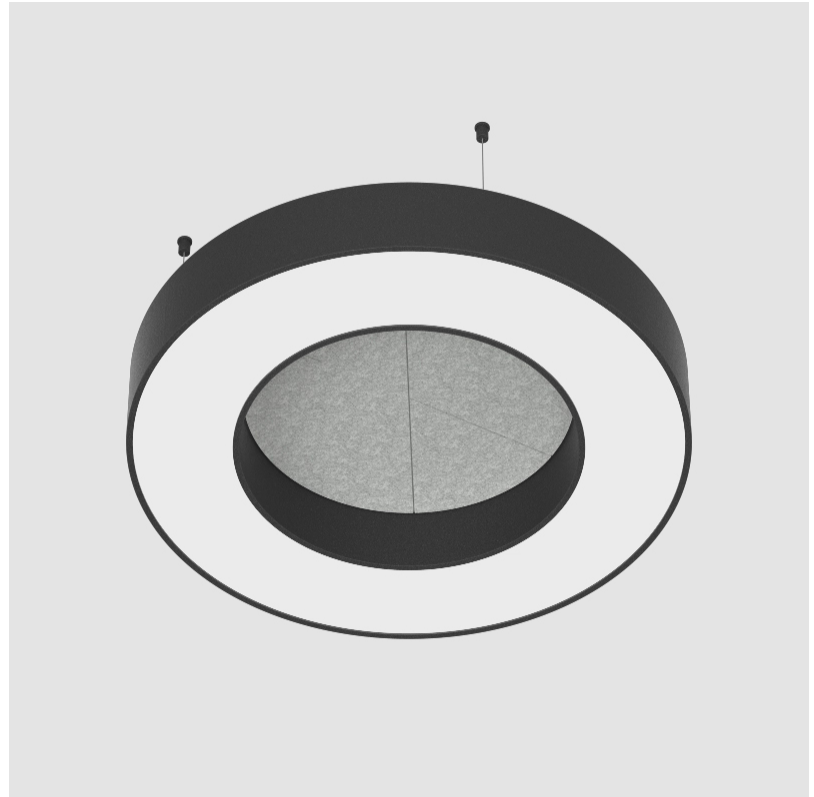

GENERAL

Series: Glorious Acoustic
Brand: Prolicht
Division: Architectural
Mounting Type: Suspension
Mounting Location: Ceiling
Subcategory: Acoustic

PHYSICAL

Shape: Round
Diameter (mm): 750
Diameter (in): 29 1/2
Width (mm): 120
Width (in): 4 3/4
Light Distribution: Direct
Diffuser: PMMA - Opal / Micro-Prism
Fixture Finish: SSR / BKV / CWI / CRY / HAB / UFT / ITA / RUA / FTG / MYG / LOD / PUS / FRO / FUP / KIA / POP / BLS / SPG / MEY / GOH / GUM / CHC / COM / ABZ / JAG / OBR / MOS / ROR
Accent Finish: ANC / ASH / BNA / BTC / BZE / CEL / EGG / EVG / FOG / FOS / FST / FUA / IRI / IRO / KHA / LIC / LIM / MER / MSN / MUS / ONX / PEA / PLU / POL / PPY / RAY / ROY / RST / STE / SWD / TAN / TAU
Fixture Material: Aluminum
Cable Details: 2 000mm / 78 3/4" or 6 000mm / 236 1/4" Transparent Cable

ELECTRICAL

Lamp Type: LED (Zhaga Standard)
Input Wattage (W): 29.4
Total Output Wattage (W): 26.3
Dimming: Tri-Mode (Non-Dimming and Phase Dimming (120Vac only) and 0-10V Dimming)
Driver Included: Yes
Driver Location: Integrated
Driver Type: Constant Current - Universal
Driver Class: Class 2
Input Voltage (V): 120 - 277

LED

Color Temperature (°K): 2700 / 3000 / 3500 / 4000
Max. Delivered Lumen (lm): 2489 / 2577 / 3025 / 2620
Nominal Lumen (lm): 3830 / 3964 / 4655 / 4030
CRI: >90 CRI
Lamp Life (hrs): 50000

OPTICAL

RATINGS AND CERTIFICATIONS

Certified By: CSA Certified to UL and CSA Standards
IP rating: IP20