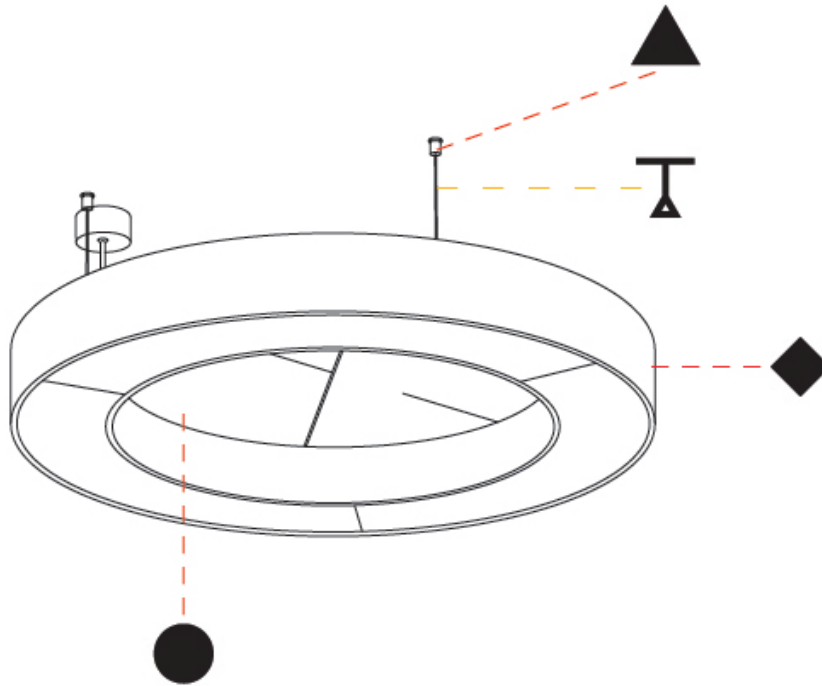

GLORIOUS ACOUSTIC SUSPENSION

A300724-

PROJECT

TYPE

SPECIFIER

QUANTITY

DATE

A